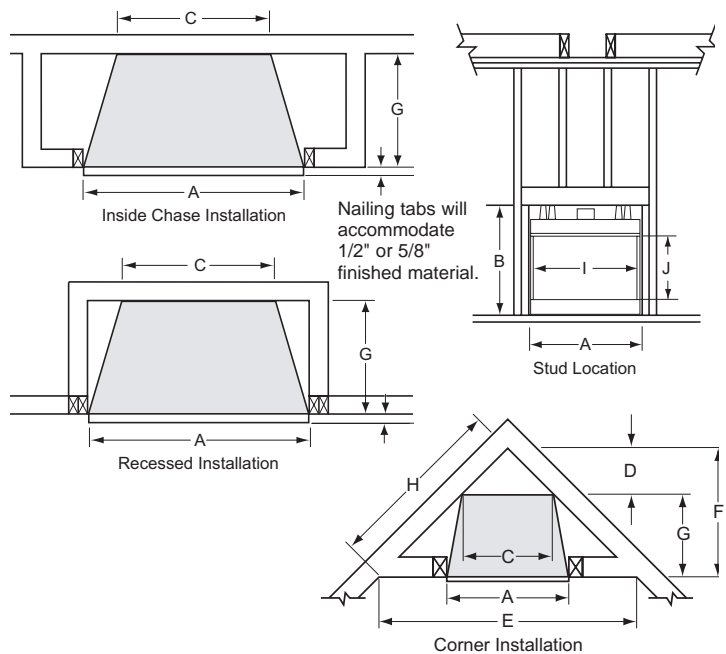

On/Off Hand-Held Remote Control with Receiver.

On/Off Hand-Held Remote Control with 90 min. countdown timer with Receiver. LCD Display.

Touch Light™ Table Top/Wall Mount TLM On/Off Remote Control with Receiver.

Wall Thermostat

724BV4536 and 724BV5142 Framing Dimensions

	724BV4536	724BV5142
A	Front Wall Opening Width	45-1/4"
B	Front Wall Opening Height	48"
C	Back Width of Fireplace	33-1/4"
D	Width to Corner	16-3/4"
E	Corner Clearance Width	80-1/2"
F	Depth from Fireplace to Wall	40-1/4"
G	Back Wall Depth	23-5/8"
H	Corner Wall Length	57-1/2"
I	Fireplace Opening Width	36"
J	Fireplace Opening Height	26"