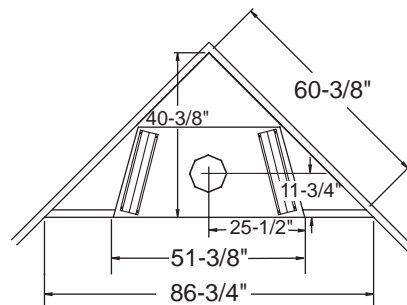

MONESSEN

PRODUCT SPECIFICATIONS 724BV4536B B VENT

724BV4536B

INTERIOR DIMENSIONS

Front opening width - 36"
 Front opening height- 26"
 Rear Wall Width - 29"
 Hearth Depth - 18-1/2"

TECHNICAL INFORMATION

Max. Btu Input - 50,000 BTU/HR
 Ignition System - Standing Pilot or Electronic
 Control - Millivolt
 Gas Type - Natural or LP
 Flue Type - B Vent
 Vent Size - 8" B Vent
 Clearance on Flue - Specified by B Vent
 Manufacturer
 Clearance on Fireplace - 1/2"
 CSA Design Certified

MONESSEN

724BV5142B

PRODUCT SPECIFICATIONS 724BV5142B B VENT

TOP VIEW

FRONT VIEW

SIDE VIEW

CORNER VIEW

INTERIOR DIMENSIONS

Front opening width - 42"
 Front opening height- 26"
 Rear Wall Width - 35"
 Firebox Depth - 18-1/2"

TECHNICAL INFORMATION

MAX Btu Input - 50,000 Btu/Hr.
 Ignition System - Standing Pilot or Electronic
 Gas Type - Natural or LP
 Flue Type - B Vent
 Vent Size - 8" B Vent
 Clearance on Flue - Specified by B Vent
 Manufacturer
 Clearance on Fireplace - 1/2"
 CSA Design Certified