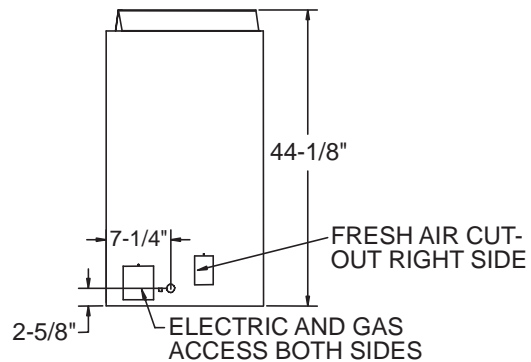

MONESSEN

PRODUCT SPECIFICATIONS 724BV4536B B VENT

724BV4536B

INTERIOR DIMENSIONS

Front opening width - 36"
 Front opening height- 26"
 Rear Wall Width - 29"
 Hearth Depth - 18-1/2"

TECHNICAL INFORMATION

Max. Btu Input - 50,000 BTU/HR
 Ignition System - Standing Pilot or Electronic
 Control - Millivolt
 Gas Type - Natural or LP
 Flue Type - B Vent
 Vent Size - 8" B Vent
 Clearance on Flue - Specified by B Vent
 Manufacturer
 Clearance on Fireplace - 1/2"
 CSA Design Certified

MONESSEN

724BV5142B

PRODUCT SPECIFICATIONS 724BV5142B B VENT

TOP VIEW

FRONT VIEW

SIDE VIEW

CORNER VIEW

INTERIOR DIMENSIONS

Front opening width - 42"
 Front opening height- 26"
 Rear Wall Width - 35"
 Firebox Depth - 18-1/2"

TECHNICAL INFORMATION

MAX Btu Input - 50,000 Btu/Hr.
 Ignition System - Standing Pilot or Electronic
 Gas Type - Natural or LP
 Flue Type - B Vent
 Vent Size - 8" B Vent
 Clearance on Flue - Specified by B Vent
 Manufacturer
 Clearance on Fireplace - 1/2"
 CSA Design Certified