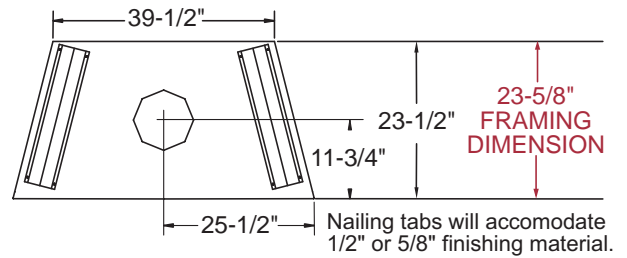

MONESSEN

PRODUCT SPECIFICATIONS 724BV4536B B VENT

724BV4536B

INTERIOR DIMENSIONS

Front opening width - 36"
 Front opening height- 26"
 Rear Wall Width - 29"
 Hearth Depth - 18-1/2"

TECHNICAL INFORMATION

Max. Btu Input - 50,000 BTU/HR
 Ignition System - Standing Pilot or Electronic
 Control - Millivolt
 Gas Type - Natural or LP
 Flue Type - B Vent
 Vent Size - 8" B Vent
 Clearance on Flue - Specified by B Vent
 Manufacturer
 Clearance on Fireplace - 1/2"
 CSA Design Certified

MONESSEN

724BV5142B

PRODUCT SPECIFICATIONS 724BV5142B B VENT

TOP VIEW

FRONT VIEW

SIDE VIEW

CORNER VIEW

INTERIOR DIMENSIONS

Front opening width - 42"
 Front opening height- 26"
 Rear Wall Width - 35"
 Firebox Depth - 18-1/2"

TECHNICAL INFORMATION

MAX Btu Input - 50,000 Btu/Hr.
 Ignition System - Standing Pilot or Electronic
 Gas Type - Natural or LP
 Flue Type - B Vent
 Vent Size - 8" B Vent
 Clearance on Flue - Specified by B Vent
 Manufacturer
 Clearance on Fireplace - 1/2"
 CSA Design Certified