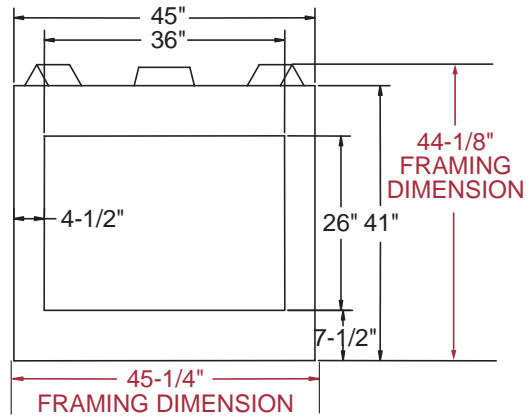

To avoid personal injury or property damage, the product described by this brochure must be installed, operated and maintained in strict compliance with the instructions packaged with the product and all applicable building or fire codes. Contact local building or fire officials about restrictions and installation inspection requirements. All photographs and drawings on this brochure are for illustrative purposes only and are not intended for, nor should they be used as a substitute for the instructions packaged with the unit. Appearance and specifications of the product are subject to change without notice. 6/06