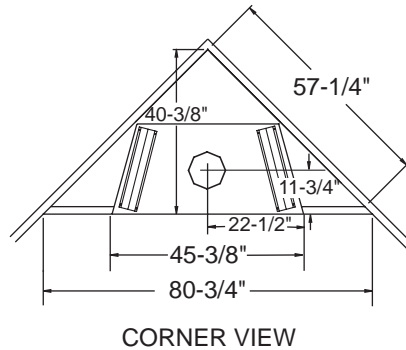

To avoid personal injury or property damage, the product described by this brochure must be installed, operated and maintained in strict compliance with the instructions packaged with the product and all applicable building or fire codes. Contact local building or fire officials about restrictions and installation inspection requirements. All photographs and drawings on this brochure are for illustrative purposes only and are not intended for, nor should they be used as a substitute for the instructions packaged with the unit. Appearance and specifications of the product are subject to change without notice. 6/06