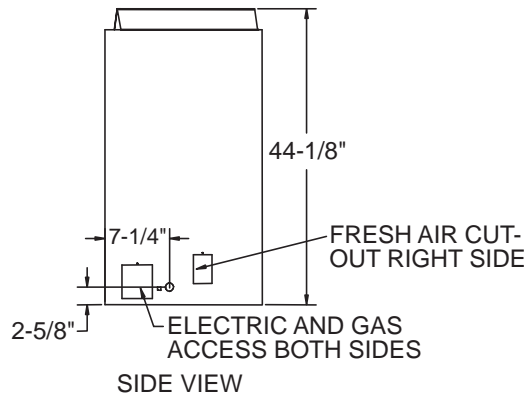

To avoid personal injury or property damage, the product described by this brochure must be installed, operated and maintained in strict compliance with the instructions packaged with the product and all applicable building or fire codes. Contact local building or fire officials about restrictions and installation inspection requirements. All photographs and drawings on this brochure are for illustrative purposes only and are not intended for, nor should they be used as a substitute for the instructions packaged with the unit. Appearance and specifications of the product are subject to change without notice. 6/06