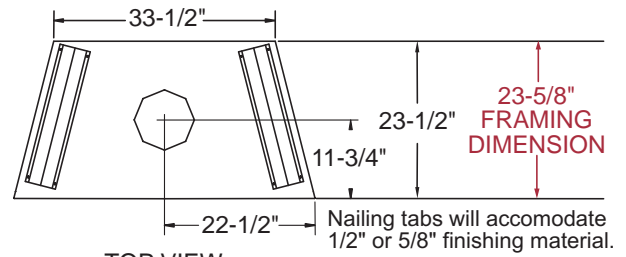

To avoid personal injury or property damage, the product described by this brochure must be installed, operated and maintained in strict compliance with the instructions packaged with the product and all applicable building or fire codes. Contact local building or fire officials about restrictions and installation inspection requirements. All photographs and drawings on this brochure are for illustrative purposes only and are not intended for, nor should they be used as a substitute for the instructions packaged with the unit. Appearance and specifications of the product are subject to change without notice. 6/06