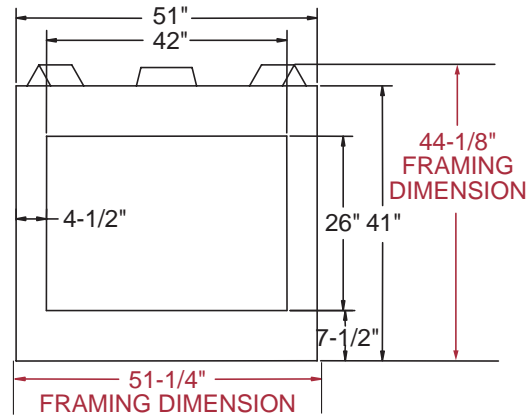

MONESSEN

PRODUCT SPECIFICATIONS 724BV4536B B VENT

724BV4536B

INTERIOR DIMENSIONS

Front opening width - 36"
 Front opening height- 26"
 Rear Wall Width - 29"
 Hearth Depth - 18-1/2"

TECHNICAL INFORMATION

Max. Btu Input - 50,000 BTU/HR
 Ignition System - Standing Pilot or Electronic
 Control - Millivolt
 Gas Type - Natural or LP
 Flue Type - B Vent
 Vent Size - 8" B Vent
 Clearance on Flue - Specified by B Vent
 Manufacturer
 Clearance on Fireplace - 1/2"
 CSA Design Certified

MONESSEN

724BV5142B

PRODUCT SPECIFICATIONS 724BV5142B B VENT

TOP VIEW

FRONT VIEW

SIDE VIEW

CORNER VIEW

INTERIOR DIMENSIONS

Front opening width - 42"
 Front opening height- 26"
 Rear Wall Width - 35"
 Firebox Depth - 18-1/2"

TECHNICAL INFORMATION

MAX Btu Input - 50,000 Btu/Hr.
 Ignition System - Standing Pilot or Electronic
 Gas Type - Natural or LP
 Flue Type - B Vent
 Vent Size - 8" B Vent
 Clearance on Flue - Specified by B Vent
 Manufacturer
 Clearance on Fireplace - 1/2"
 CSA Design Certified