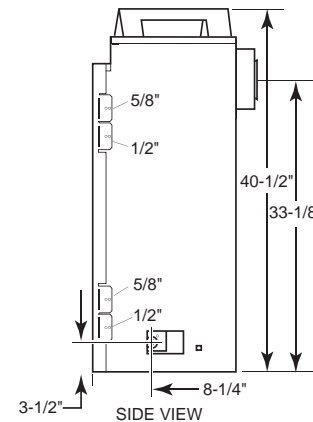

To avoid personal injury or property damage, the product described by this brochure must be installed, operated and maintained in strict compliance with the instructions packaged with the product and all applicable building or fire codes. Contact local building or fire officials about restrictions and installation inspection requirements. All photographs and drawings on this brochure are for illustrative purposes only and are not intended for, nor should they be used as a substitute for the instructions packaged with the unit. Appearance and specifications of the product are subject to change without notice. 6/06