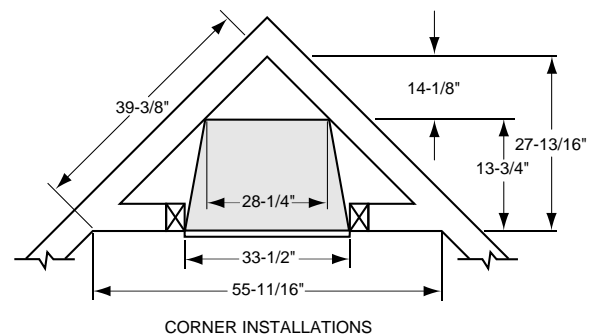

To avoid personal injury or property damage, the product described by this brochure must be installed, operated and maintained in strict compliance with the instructions packaged with the product and all applicable building or fire codes. Contact local building or fire officials about restrictions and installation inspection requirements. All photographs and drawings on this brochure are for illustrative purposes only and are not intended for, nor should they be used as a substitute for the instructions packaged with the unit. Appearance and specifications of the product are subject to change without notice. 6/06