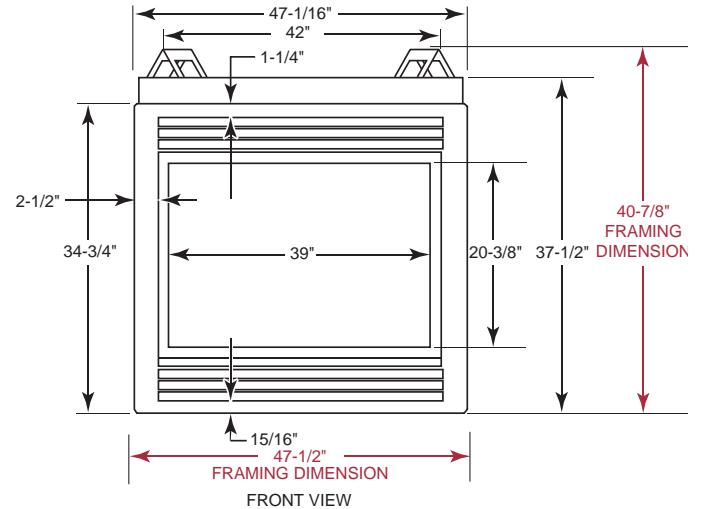

To avoid personal injury or property damage, the product described by this brochure must be installed, operated and maintained in strict compliance with the instructions packaged with the product and all applicable building or fire codes. Contact local building or fire officials about restrictions and installation inspection requirements. All photographs and drawings on this brochure are for illustrative purposes only and are not intended for, nor should they be used as a substitute for the instructions packaged with the unit. Appearance and specifications of the product are subject to change without notice. 6/06