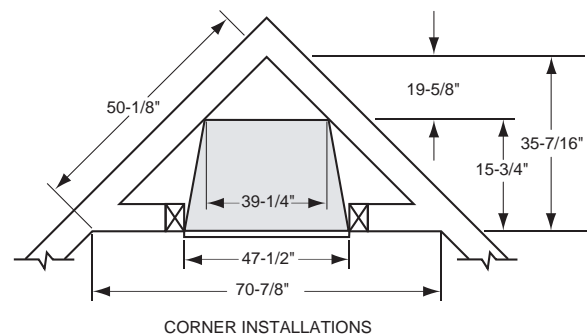

Mesh Glass Cover

Remote Controls & Thermostats

Wood Cabinet Surrounds

Designer Facings

To avoid personal injury or property damage, the product described by this brochure must be installed, operated and maintained in strict compliance with the instructions packaged with the product and all applicable building or fire codes. Contact local building or fire officials about restrictions and installation inspection requirements. All photographs and drawings on this brochure are for illustrative purposes only and are not intended for, nor should they be used as a substitute for the instructions packaged with the unit. Appearance and specifications of the product are subject to change without notice. 6/06