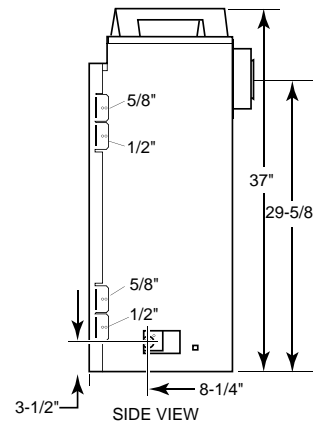

To avoid personal injury or property damage, the product described by this brochure must be installed, operated and maintained in strict compliance with the instructions packaged with the product and all applicable building or fire codes. Contact local building or fire officials about restrictions and installation inspection requirements. All photographs and drawings on this brochure are for illustrative purposes only and are not intended for, nor should they be used as a substitute for the instructions packaged with the unit. Appearance and specifications of the product are subject to change without notice. 6/06