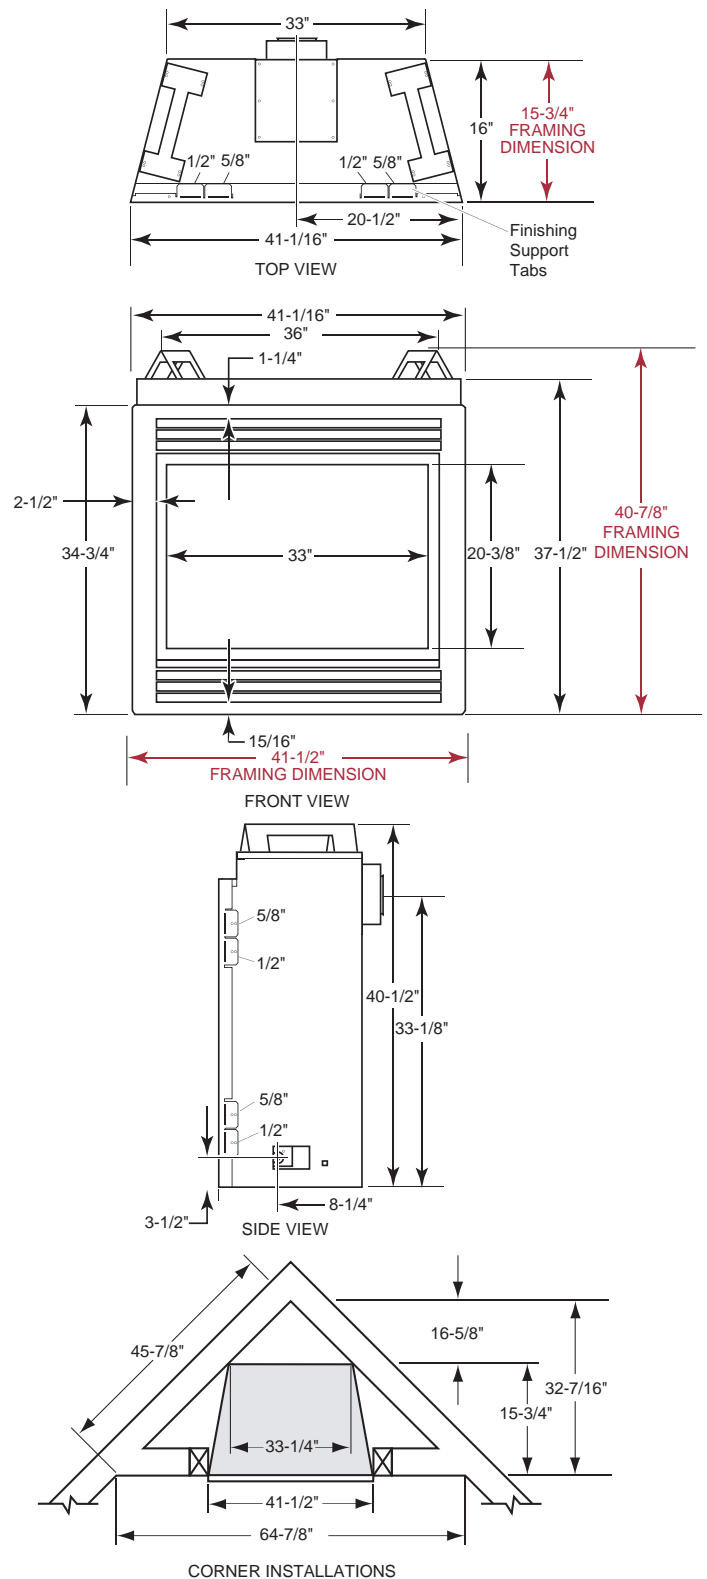

To avoid personal injury or property damage, the product described by this brochure must be installed, operated and maintained in strict compliance with the instructions packaged with the product and all applicable building or fire codes. Contact local building or fire officials about restrictions and installation inspection requirements. All photographs and drawings on this brochure are for illustrative purposes only and are not intended for, nor should they be used as a substitute for the instructions packaged with the unit. Appearance and specifications of the product are subject to change without notice. 6/06