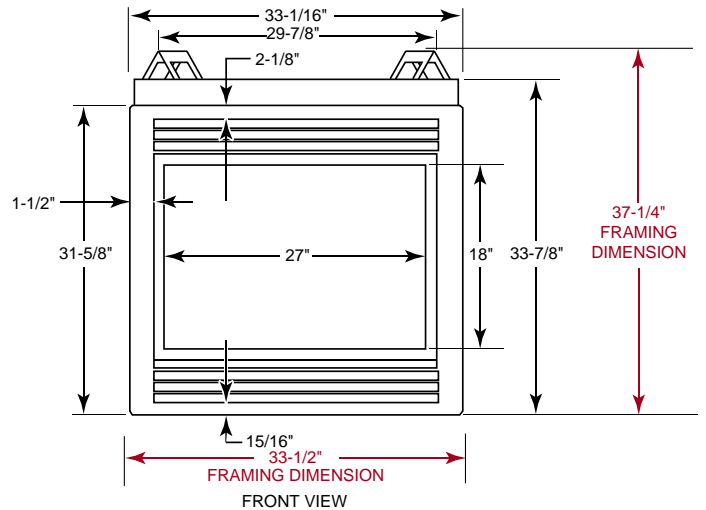

To avoid personal injury or property damage, the product described by this brochure must be installed, operated and maintained in strict compliance with the instructions packaged with the product and all applicable building or fire codes. Contact local building or fire officials about restrictions and installation inspection requirements. All photographs and drawings on this brochure are for illustrative purposes only and are not intended for, nor should they be used as a substitute for the instructions packaged with the unit. Appearance and specifications of the product are subject to change without notice. 6/06