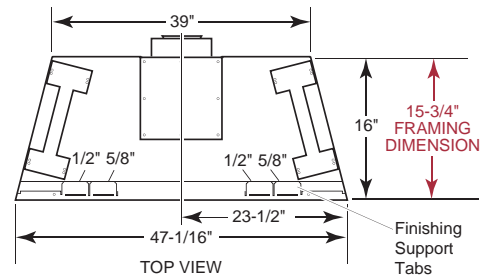

To avoid personal injury or property damage, the product described by this brochure must be installed, operated and maintained in strict compliance with the instructions packaged with the product and all applicable building or fire codes. Contact local building or fire officials about restrictions and installation inspection requirements. All photographs and drawings on this brochure are for illustrative purposes only and are not intended for, nor should they be used as a substitute for the instructions packaged with the unit. Appearance and specifications of the product are subject to change without notice. 6/06