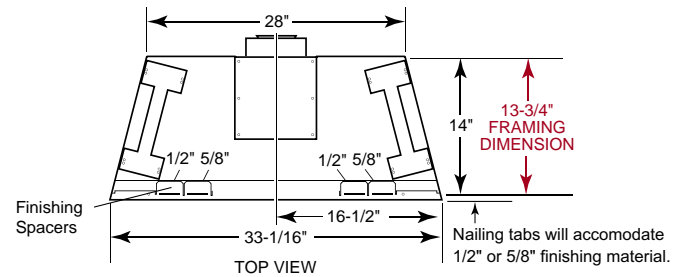

To avoid personal injury or property damage, the product described by this brochure must be installed, operated and maintained in strict compliance with the instructions packaged with the product and all applicable building or fire codes. Contact local building or fire officials about restrictions and installation inspection requirements. All photographs and drawings on this brochure are for illustrative purposes only and are not intended for, nor should they be used as a substitute for the instructions packaged with the unit. Appearance and specifications of the product are subject to change without notice. 6/06