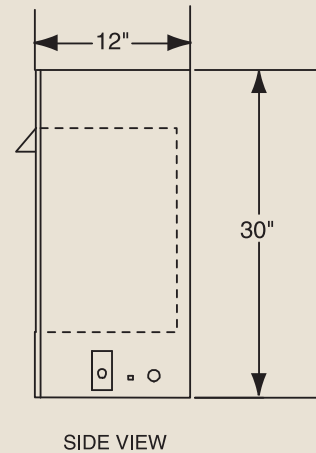

**PRODUCT SPECIFICATIONS**  
**DFX32C Vent Free**

**INTERIOR DIMENSIONS**

Front opening width: 27"  
 Front opening height: 20-1/4"  
 Rear wall width: 17-1/2"  
 Firebox depth: 10 5/8"

**TECHNICAL INFORMATION**

Max. BTU Input: 26,000 BTU/HR  
 Ignition System: Standing Pilot  
 Gas Type: Natural or LP  
 Clearance to Fireplace: Zero  
 CSA Design Certified

**FIELD INSTALLED ACCESSORIES**

Louvers: Polished Brass  
 Black Small Face Plate (31" H x 33" W): Includes Brass Trim  
 Variable Thermostat Controlled Forced Air Blower (160cfm) -BLOT  
 Cottage Clay firebrick  
 Ambient Technologies™ Remote Controls and Thermostats  
 Wood Cabinet Surrounds and Hearths