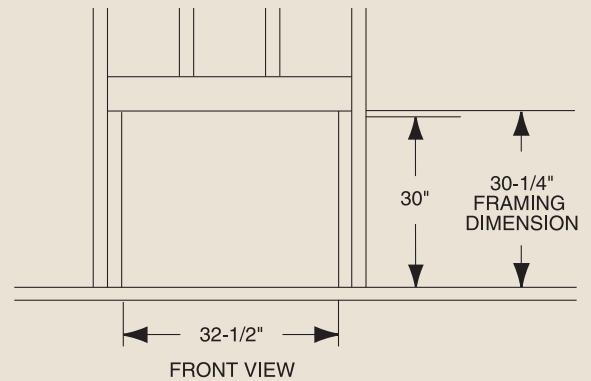

**PRODUCT SPECIFICATIONS**  
**DFX32C Vent Free**

**INTERIOR DIMENSIONS**

Front opening width: 27"  
 Front opening height: 20-1/4"  
 Rear wall width: 17-1/2"  
 Firebox depth: 10 5/8"

**TECHNICAL INFORMATION**

Max. BTU Input: 26,000 BTU/HR  
 Ignition System: Standing Pilot  
 Gas Type: Natural or LP  
 Clearance to Fireplace: Zero  
 CSA Design Certified

**FIELD INSTALLED ACCESSORIES**

Louvers: Polished Brass  
 Black Small Face Plate (31" H x 33" W): Includes Brass Trim  
 Variable Thermostat Controlled Forced Air Blower (160cfm) -BLOT  
 Cottage Clay firebrick  
 Ambient Technologies™ Remote Controls and Thermostats  
 Wood Cabinet Surrounds and Hearths