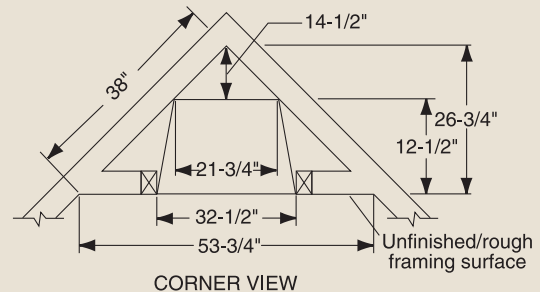

**PRODUCT SPECIFICATIONS**  
**DFX32C Vent Free**

**INTERIOR DIMENSIONS**

Front opening width: 27"  
 Front opening height: 20-1/4"  
 Rear wall width: 17-1/2"  
 Firebox depth: 10 5/8"

**TECHNICAL INFORMATION**

Max. BTU Input: 26,000 BTU/HR  
 Ignition System: Standing Pilot  
 Gas Type: Natural or LP  
 Clearance to Fireplace: Zero  
 CSA Design Certified

**FIELD INSTALLED ACCESSORIES**

Louvers: Polished Brass  
 Black Small Face Plate (31" H x 33" W): Includes Brass Trim  
 Variable Thermostat Controlled Forced Air Blower (160cfm) -BLOT  
 Cottage Clay firebrick  
 Ambient Technologies™ Remote Controls and Thermostats  
 Wood Cabinet Surrounds and Hearths