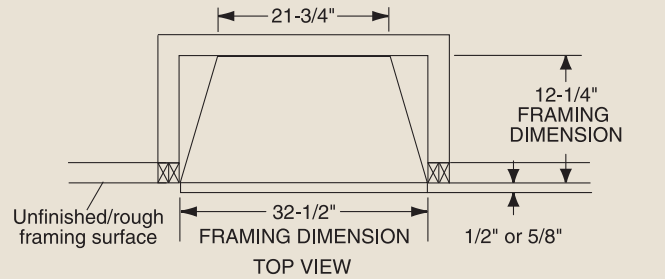

**PRODUCT SPECIFICATIONS**  
**DFX32C Vent Free**

**INTERIOR DIMENSIONS**

Front opening width: 27"  
 Front opening height: 20-1/4"  
 Rear wall width: 17-1/2"  
 Firebox depth: 10 5/8"

**TECHNICAL INFORMATION**

Max. BTU Input: 26,000 BTU/HR  
 Ignition System: Standing Pilot  
 Gas Type: Natural or LP  
 Clearance to Fireplace: Zero  
 CSA Design Certified

**FIELD INSTALLED ACCESSORIES**

Louvers: Polished Brass  
 Black Small Face Plate (31" H x 33" W): Includes Brass Trim  
 Variable Thermostat Controlled Forced Air Blower (160cfm) -BLOT  
 Cottage Clay firebrick  
 Ambient Technologies™ Remote Controls and Thermostats  
 Wood Cabinet Surrounds and Hearths